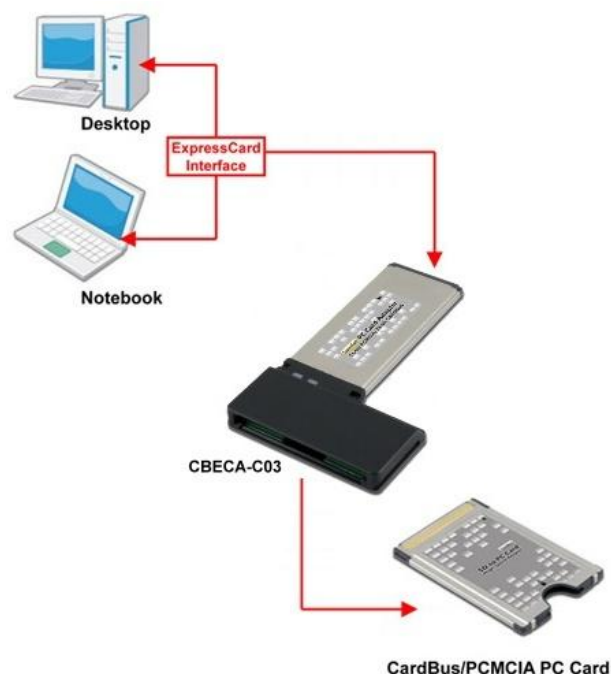

Application Diagram

As a New manufacturer of quality computer connectivity products since 2009/Mar, BPLUS technology brings to market a broad range of upgrade products. These products bridge the connection between Desktop/Notebook systems and external peripherals.

Professional I/O adapter provider

Bplus Technology Co., Ltd.

Address: 9F-1, NO.88, ZHOU-TZYY ST.,
NEI-HU, TAIPEI, TAIWAN, R.O.C
TEL: +886-2-7736-0128
FAX: +886-2-7736-0126
Email: sales@bplus.com.tw
http://www.Bplus.com.tw