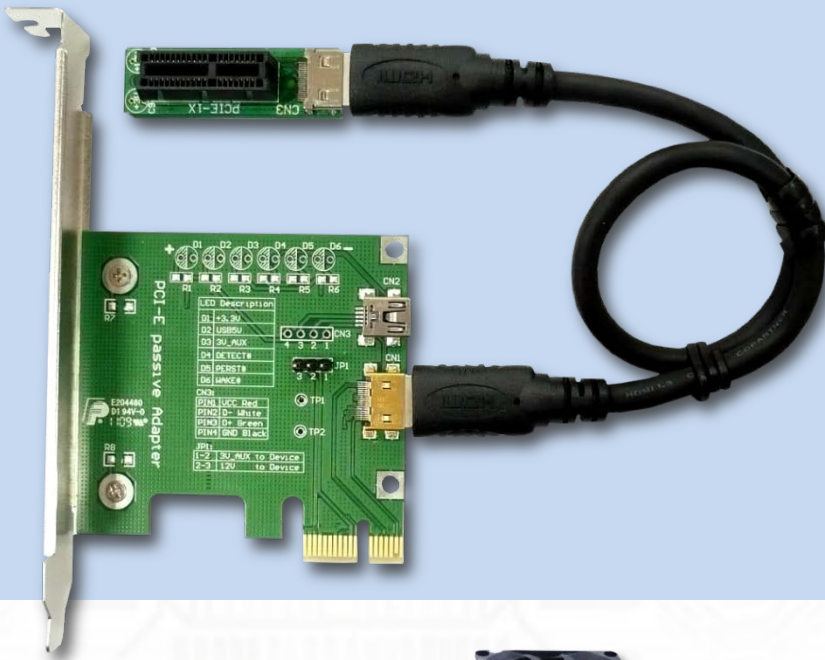

# PCI-E 1X passive adapter

HP1

The HP1 is low cost external expansion device design for attaching a PCIe 1x add-in card to the desktop computer.

In the desktop computers HP1 allows you to use your PCI-E 1X Card in the outside for easy debug or test your PCI Express card.

## Function:

- Internal power supply from main-board. Don't need external power supply.
- PCIe passive adapter compatible with any PCI Express card..