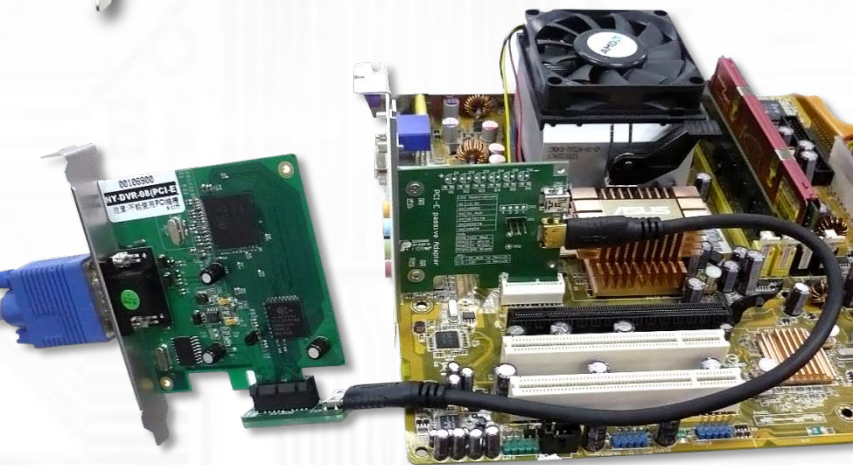

# PCI-E 1X passive adapter

HP1

The HP1 is low cost external expansion device design for attaching a PCIe 1x add-in card to the desktop computer.

In the desktop computers HP1 allows you to use your PCI-E 1X Card in the outside for easy debug or test your PCI Express card.

## Function:

- Internal power supply from main-board. Don't need external power supply.
- PCIe passive adapter compatible with any PCI Express card..