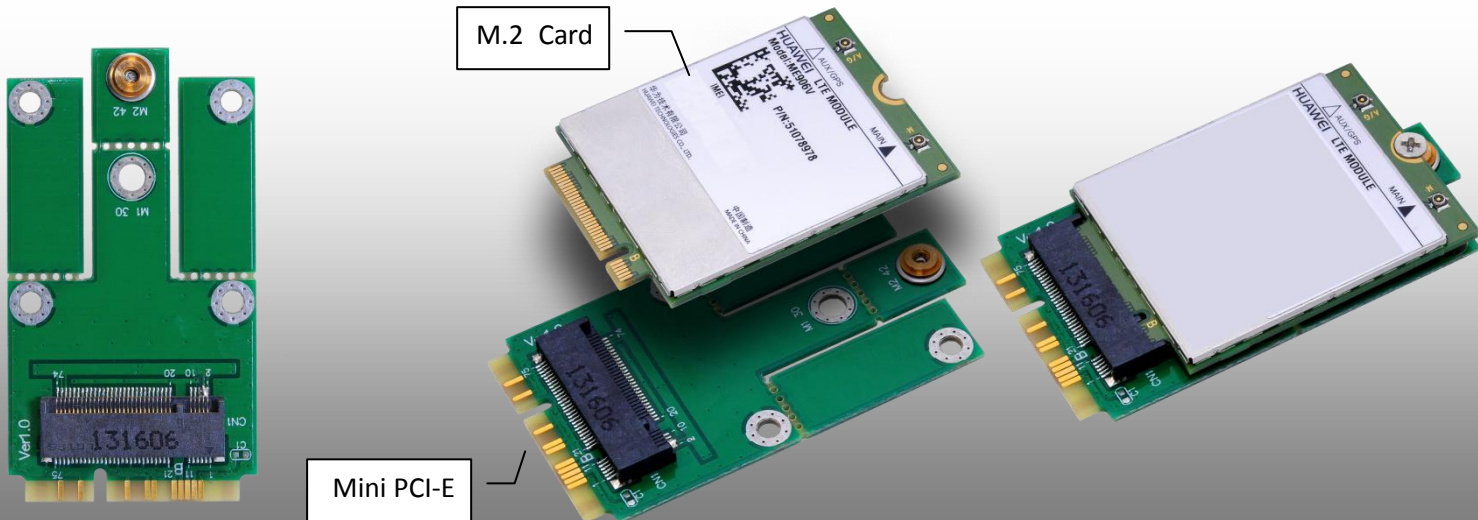

M2MU2

M.2 (NGFF) to mini PCI-E Adapter

Product > M.2 interface > M2MU2

First Impression

M.2 stands for Next Generation Form Factor which is invented for PCI-SIG by Intel and it is developed for flat and high-efficiency equipment such as Ultrabook™ or Tablet PCs. It is a natural transition from the Mini Card and Half Mini Card to a smaller form factor in both size and volume which supports multiple function add-in cards/modules including: Wi-Fi, Bluetooth, global navigation satellite systems, near field communication, Hybrid digital radio, wireless gigabit alliance (WiGig), wireless wide area network and solid-state storage devices. Also adds functionality to USB 3.0, display Port, SDIO and SSD-PCIe

The M2MU2 adapter is designed for desktop/Laptop PCs that convert 3G wireless M.2 Card to full/half mini card slot.

You can insert your M.2 card (Socket 2 SSIC-base WWAN) such as GSM, HSPA(3.5G), GPS, LTE cards to this adapter then plug to USB port through USB cable.

mPCIe: Full size

M.2: Type 2242/2230

mPCIe: Full size

M.2: Type 2230

mPCIe: Half-size

M.2: Type 2242/2230

mPCIe: Half-size

M.2: Type 2230

Function

- ◆ Allows user to use M.2 Socket SSIC-based WWAN Module to mPCIe Slot in the Desktop or Laptop.
- ◆ Supports USB interface of M.2 Cards (Socket 2 SSIC-base WWAN) such as 2G GSM, GPRS, 3G,CDMA, WLAN,WLAN, HSPA MODEM , GPS, 4G WiMAX, LTE, Mini Card to desktop PC.
- ◆ Support Full size and half size mPCIe slot