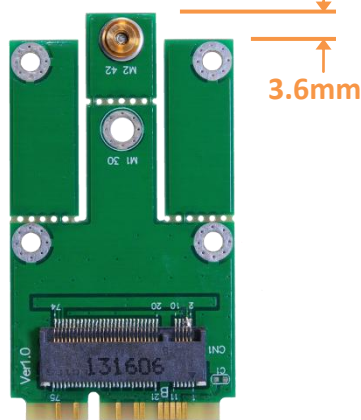

M2MU2

M.2 (NGFF) to mini PCI-E Adapter

Product > M.2 interface > M2MU2

First Impression

M.2 stands for Next Generation Form Factor which is invented for PCI-SIG by Intel and it is developed for flat and high-efficiency equipment such as Ultrabook™ or Tablet PCs. It is a natural transition from the Mini Card and Half Mini Card to a smaller form factor in both size and volume which supports multiple function add-in cards/modules including: Wi-Fi, Bluetooth, global navigation satellite systems, near field communication, Hybrid digital radio, wireless gigabit alliance (WiGig), wireless wide area network and solid-state storage devices. Also adds functionality to USB 3.0, display Port, SDIO and SSD-PCIe

The M2MU2 adapter is designed for desktop/Laptop PCs that convert 3G wireless M.2 Card to full/half mini card slot.

You can insert your M.2 card (Socket 2 SSIC-base WWAN) such as GSM, HSPA(3.5G), GPS, LTE cards to this adapter then plug to USB port through USB cable.

mPCIe: Full size

M.2: Type 2242/2230

mPCIe: Full size

M.2: Type 2230

mPCIe: Half-size

M.2: Type 2242/2230

mPCIe: Half-size

M.2: Type 2230

Function

- ◆ Allows user to use M.2 Socket SSIC-based WWAN Module to mPCIe Slot in the Desktop or Laptop.
- ◆ Supports USB interface of M.2 Cards (Socket 2 SSIC-base WWAN) such as 2G GSM, GPRS, 3G,CDMA, WLAN,WLAN, HSPA MODEM , GPS, 4G WiMAX, LTE, Mini Card to desktop PC.
- ◆ Support Full size and half size mPCIe slot