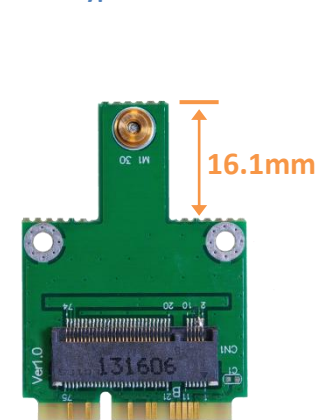

The M2MU2 adapter is designed for desktop/Laptop PCs that convert 3G wireless M.2 Card to full/half mini card slot.

You can insert your M.2 card (Socket 2 SSIC-base WWAN) such as GSM, HSPA(3.5G), GPS, LTE cards to this adapter then plug to USB port through USB cable.

mPCIe: Full size

M.2: Type 2242/2230

mPCIe: Full size

M.2: Type 2230

mPCIe: Half-size

M.2: Type 2242/2230

mPCIe: Half-size

M.2: Type 2230

Function

- ◆ Allows user to use M.2 Socket SSIC-based WWAN Module to mPCIe Slot in the Desktop or Laptop.
- ◆ Supports USB interface of M.2 Cards (Socket 2 SSIC-base WWAN) such as 2G GSM, GPRS, 3G,CDMA, WLAN,WLAN, HSPA MODEM , GPS, 4G WiMAX, LTE, Mini Card to desktop PC.
- ◆ Support Full size and half size mPCIe slot