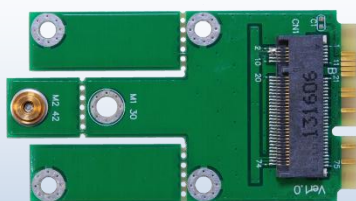

Function

- Allows user to use M.2 Socket SSIC-based WWAN Module to mPCIe Slot in the Desktop or Laptop.
- Supports USB interface of M.2 Cards (Socket 2 SSIC-base WWAN) such as 2G GSM, GPRS, 3G,CDMA, WLAN,WLAN, HSPA MODEM , GPS, 4G WiMAX, LTE, Mini Card to desktop PC.
- Support Full size and half size mPCIe slot

Specification

- USB M.2 Card to mPCIe adapter.
- M.2 Specification Revision 0.9
- Universal Serial Bus Specification Revision 2.0
- Support 2230/2242 M.2 Card dimension.
- Support M.2 Socket SSIC-based WWAN Module.
- Support M.2 Key B Card Type.

System Requirements:

- Mini PCI-E slot
- Windows 2000, XP, Vista 32/64, Windows 7, Windows 8 or Linux

M2MU2 Package Contents

M2MU2
(Dual M.2 (NGFF)SSD to SATA Adapter) x1