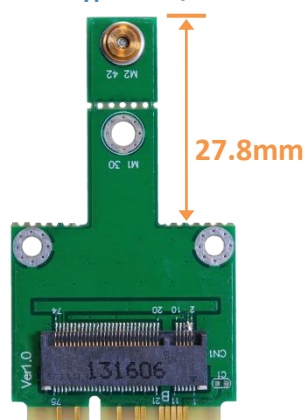

The M2MU2 adapter is designed for desktop/Laptop PCs that convert 3G wireless M.2 Card to full/half mini card slot.

You can insert your M.2 card (Socket 2 SSIC-base WWAN) such as GSM, HSPA(3.5G), GPS, LTE cards to this adapter then plug to USB port through USB cable.

mPCIe: Full size

M.2: Type 2242/2230

mPCIe: Full size

M.2: Type 2230

mPCIe: Half-size

M.2: Type 2242/2230

mPCIe: Half-size

M.2: Type 2230

Function

- ◆ Allows user to use M.2 Socket SSIC-based WWAN Module to mPCIe Slot in the Desktop or Laptop.
- ◆ Supports USB interface of M.2 Cards (Socket 2 SSIC-base WWAN) such as 2G GSM, GPRS, 3G,CDMA, WLAN,WLAN, HSPA MODEM , GPS, 4G WiMAX, LTE, Mini Card to desktop PC.
- ◆ Support Full size and half size mPCIe slot