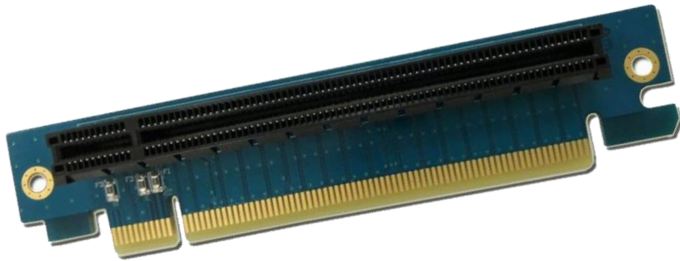

# P2FLA

(PCIe x16 to PCIe x16 Adapter)

P2FLA is a bypass adapter from PCIe x16 Slot to PCIe x16 Gold Finger.

## Features

- PCIe x16 Gold Finger
- Support PCIe x16 Slot
- Support PCIe Gen3 x16 Speed
- Overcurrent protection
- Fit in 1U Case
- High quality connectors for long service life

## Specification

- **Model Name:** P2FLA
- **Host:** PCIe x16 Gold Finger
- **Device:** PCIe x16 Slot
- **Operation Temperature:** 0°C~+85°C
- **Dimension(Maximum):** L\*W\*D=116\*12\*25(mm)
- **Weight:** ≈ 10g
- **Certification:** RoHS