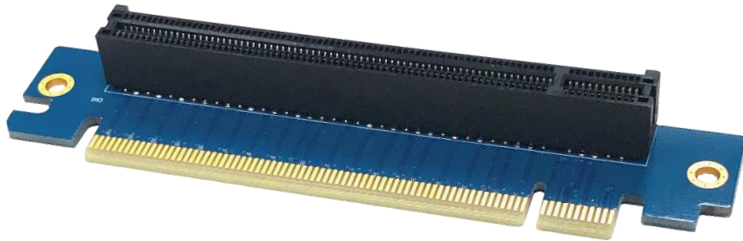

P2FRA

(PCIe x16 to PCIe x16 Adapter)

P2FRA is a bypass adapter from PCIe x16 Slot to PCIe x16 Gold Finger.

Features

- PCIe x16 Gold Finger
- Support PCIe x16 Slot
- Support PCIe Gen3 x16 Speed
- Overcurrent protection
- Fit in 1U Case
- High quality connectors for long service life

Specification

- **Model Name:** P2FRA
- **Host:** PCIe x16 Gold Finger
- **Device:** PCIe x16 Slot
- **Operation Temperature:** 0°C~+85°C
- **Dimension(Maximum):** L*W*D=116*12*25(mm)
- **Weight:** ≈ 10g
- **Certification:** RoHS