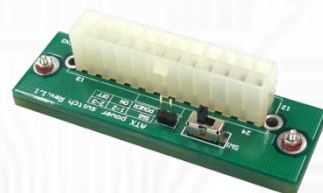

PCIe passive adapter Ver1.0

PE4L-EC2C
PE4L-PM3N
PE4L-HP1A

PE4L

The PE4L is designed for Notebook PCs that converts PCI Express 1X Card to ExCard or mPCIe or PCIe connector. This adapter allows you to use your existing PCI-E 1X Card in the notebook PC for test.

PCIEMM-030 (Custom PCIe Male to Male 30cm) x1
Option: **PCIEMM-100** (Custom PCIe Male to Male 100cm) x1

External 5V/12V power supply cable x1

Option: **SWEX** (ATX Power Supply Power-On Switch ver1.1) x1

Option Contents:

- **EC2C** (Express card to the converted port adaptor) x1

- **PM3N** (mini PCIe card to the converted port adaptor) x1
- Screw x2

- **HP1A** (PCIe 1X passive dapter) x1
- **Y02-WH-015** (Dupont 5PIN to dupont 5PIN USB cable) x1
- Low profile PCI express bracket x1