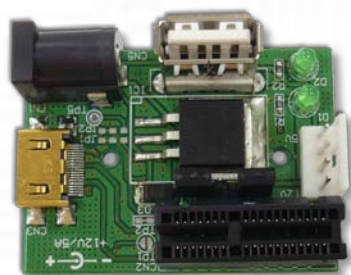

PE4L
(PCIe passive adapter Ver1.0) x1