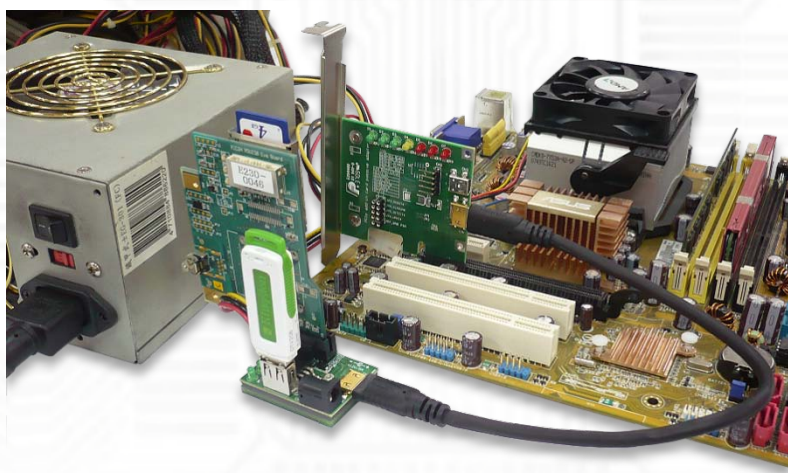

Package Contents: