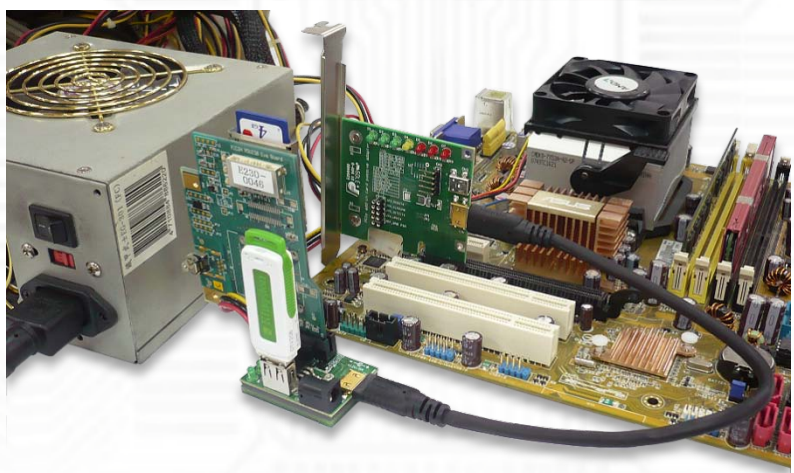

Package Contents: