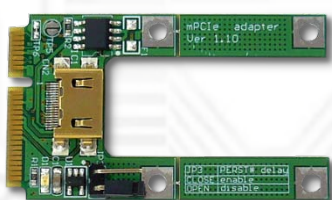

PCIe passive adapter Ver1.0

PE4L-EC2C
PE4L-PM3N
PE4L-HP1A

PE4L

The PE4L is designed for Notebook PCs that converts PCI Express 1X Card to ExCard or mPCIe or PCIe connector. This adapter allows you to use your existing PCI-E 1X Card in the notebook PC for test.

PCIEMM-030 (Custom PCIe Male to Male 30cm) x1
Option: **PCIEMM-100** (Custom PCIe Male to Male 100cm) x1

External 5V/12V power supply cable x1

Option: **SWEX** (ATX Power Supply Power-On Switch ver1.1) x1

Option Contents:

- **EC2C** (Express card to the converted port adaptor) x1

- **PM3N** (mini PCIe card to the converted port adaptor) x1
- Screw x2

- **HP1A** (PCIe 1X passive dapter) x1
- **Y02-WH-015** (Dupont 5PIN to dupont 5PIN USB cable) x1
- Low profile PCI express bracket x1