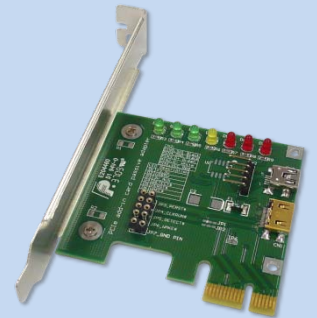

PCIe passive adapter Ver1.0

PE4L-EC2C
PE4L-PM3N
PE4L-HP1A

PE4L

The PE4L is designed for Notebook PCs that converts PCI Express 1X Card to ExCard or mPCIe or PCIe connector. This adapter allows you to use your existing PCI-E 1X Card in the notebook PC for test.

Option: EC2C

Option: PM3N

Option: HP1A

Function:

- **PE4L-EC2C** allows user to test PCI Express Add-in-Card on the ExpressCard slot
- **PE4L-PM3N** allows user to test PCI Express Add-in-Card on the PCI Express mini card slot.
- **PE4L-HP1A** allows engineer to extend PCIe 1x add-on card to test.

Notice:

1. PE4L is PCIe 1x bandwidth limit passive adapter in compliance with Expresscard and mPCIe specification.
2. PE4L design for engineering test. NOT for home or office use.
3. Basically, PCIe add-on card designed for desktop. We can't guarantee its compatibility with your laptop. Depends on OS version, notebook's BIOS, device driver,
4. Almost PCIe 16x video card can't get enough memory resource are allocated. Can't work in your laptop.