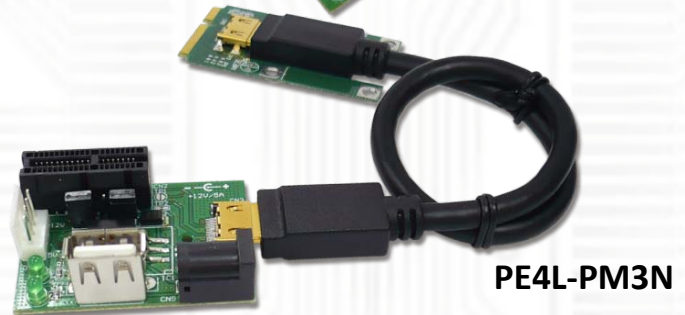

PCIe passive adapter Ver1.0

PE4L-EC2C
PE4L-PM3N
PE4L-HP1A

The PE4L is designed for Notebook PCs that converts PCI Express 1X Card to ExCard or mPCIe or PCIe connector. This adapter allows you to use your existing PCI-E 1X Card in the notebook PC for test.

Function:

- **PE4L-EC2C** allows user to test PCI Express Add-in-Card on the ExpressCard slot
- **PE4L-PM3N** allows user to test PCI Express Add-in-Card on the PCI Express mini card slot.
- **PE4L-HP1A** allows engineer to extend PCIe 1x add-on card to test.

Notice:

1. PE4L is PCIe 1x bandwidth limit passive adapter in compliance with Expresscard and mPCIe specification.
2. PE4L design for engineering test. NOT for home or office use.
3. Basically, PCIe add-on card designed for desktop. We can't guarantee its compatibility with your laptop. Depends on OS version, notebook's BIOS, device driver,
4. Almost PCIe 16x video card can't get enough memory resource are allocated. Can't work in your laptop.

System Requirements:

- Windows 2000, XP, Vista, Windows 7, Server 2008
- Linux

As a New manufacturer of quality computer connectivity products since 2009/Mar, BPLUS technology brings to market a broad range of upgrade products. These products bridge the connection between Desktop/Notebook systems and external peripherals.

Address: 5F, NO.63, ZHOU-TZYY
ST., NEI-HU, TAIPEI, TAIWAN, R.O.C
Tel: 886-2-77210550 Fax: 886-2-87974200
Email: sales@hwtools.net
Web: http://www.HWtools.net