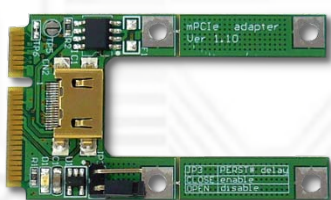

### Package Contents:

**PE4L**  
(PCIe passive adapter Ver1.0) x1

**PCIEMM-030** (Custom PCIe Male to Male 30cm) x1  
Option: **PCIEMM-100** (Custom PCIe Male to Male 100cm) x1

External 5V/12V power supply cable x1

Option: **SWEX** (ATX Power Supply Power-On Switch ver1.1) x1

### Option Contents:

- **EC2C** (Express card to the converted port adaptor) x1

- **PM3N** (mini PCIe card to the converted port adaptor) x1
- Screw x2

- **HP1A**(PCIe 1X passive dapter) x1
- **Y02-WH-015** (Dupont 5PIN to dupont 5PIN USB cable) x1
- Low profile PCI express bracket x1