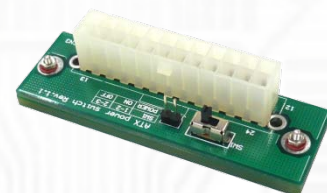

### Package Contents:

**PE4L**  
(PCIe passive adapter Ver1.0) x1

**PCIEMM-030** (Custom PCIe Male to Male 30cm) x1  
Option: **PCIEMM-100** (Custom PCIe Male to Male 100cm) x1

External 5V/12V power supply cable x1

Option: **SWEX** (ATX Power Supply Power-On Switch ver1.1) x1

### Option Contents:

- **EC2C** (Express card to the converted port adaptor) x1

- **PM3N** (mini PCIe card to the converted port adaptor) x1
- Screw x2

- **HP1A**(PCIe 1X passive dapter) x1
- **Y02-WH-015** (Dupont 5PIN to dupont 5PIN USB cable) x1
- Low profile PCI express bracket x1