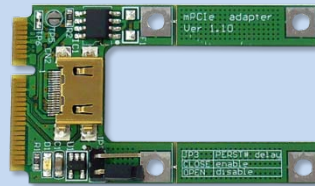

# PCIe passive adapter Ver1.0

PE4L-EC2C  
PE4L-PM3N  
PE4L-HP1A

PE4L

The PE4L is designed for Notebook PCs that converts PCI Express 1X Card to ExCard or mPCIe or PCIe connector. This adapter allows you to use your existing PCI-E 1X Card in the notebook PC for test.

Option: EC2C

Option: PM3N

Option: HP1A

## Function:

- **PE4L-EC2C** allows user to test PCI Express Add-in-Card on the ExpressCard slot
- **PE4L-PM3N** allows user to test PCI Express Add-in-Card on the PCI Express mini card slot.
- **PE4L-HP1A** allows engineer to extend PCIe 1x add-on card to test.