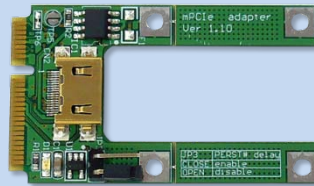

PCIe passive adapter Ver1.0

PE4L-EC2C
PE4L-PM3N
PE4L-HP1A

PE4L

The PE4L is designed for Notebook PCs that converts PCI Express 1X Card to ExCard or mPCIe or PCIe connector. This adapter allows you to use your existing PCI-E 1X Card in the notebook PC for test.

Option: EC2C

Option: PM3N

Option: HP1A

Function:

- **PE4L-EC2C** allows user to test PCI Express Add-in-Card on the ExpressCard slot
- **PE4L-PM3N** allows user to test PCI Express Add-in-Card on the PCI Express mini card slot.
- **PE4L-HP1A** allows engineer to extend PCIe 1x add-on card to test.

Notice:

1. PE4L is PCIe 1x bandwidth limit passive adapter in compliance with Expresscard and mPCIe specification.
2. PE4L design for engineering test. NOT for home or office use.
3. Basically, PCIe add-on card designed for desktop. We can't guarantee its compatibility with your laptop. Depends on OS version, notebook's BIOS, device driver,
4. Almost PCIe 16x video card can't get enough memory resource are allocated. Can't work in your laptop.