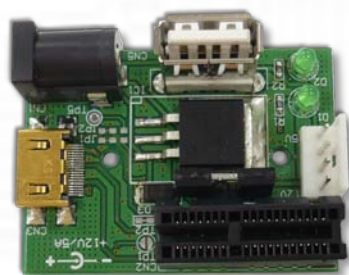

PE4L
(PCIe passive adapter Ver1.0) x1