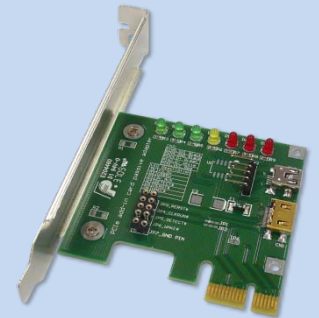

# PCIe passive adapter Ver1.0

PE4L-EC2C  
PE4L-PM3N  
PE4L-HP1A

PE4L

The PE4L is designed for Notebook PCs that converts PCI Express 1X Card to ExCard or mPCIe or PCIe connector. This adapter allows you to use your existing PCI-E 1X Card in the notebook PC for test.

Option: EC2C

Option: PM3N

Option: HP1A

## Function:

- **PE4L-EC2C** allows user to test PCI Express Add-in-Card on the ExpressCard slot
- **PE4L-PM3N** allows user to test PCI Express Add-in-Card on the PCI Express mini card slot.
- **PE4L-HP1A** allows engineer to extend PCIe 1x add-on card to test.

## Notice:

1. PE4L is PCIe 1x bandwidth limit passive adapter in compliance with Expresscard and mPCIe specification.
2. PE4L design for engineering test. NOT for home or office use.
3. Basically, PCIe add-on card designed for desktop. We can't guarantee its compatibility with your laptop. Depends on OS version, notebook's BIOS, device driver,
4. Almost PCIe 16x video card can't get enough memory resource are allocated. Can't work in your laptop.