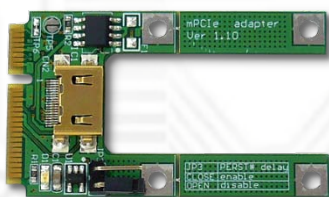

# PCIe passive adapter Ver1.4

PE4L-EC2C  
PE4L-PM3N  
PE4L-HP1A

PE4L

The PE4L is designed for Notebook PCs that converts PCI Express 1X Card to ExCard or mPCIe or PCIe connector. This adapter allows you to use your existing PCI-E 1X Card in the notebook PC for test.

### Package Contents:

**PE4L**  
(PCIe passive adapter Ver1.4) x1

**PCIEMM-030** (Custom PCIe Male to Male 30cm) x1  
Option: **PCIEMM-100** (Custom PCIe Male to Male 100cm) x1

External 5V/12V power supply cable x1

Option: **SWEX** (ATX Power Supply Power-On Switch ver1.1) x1

### Option Contents:

- **EC2C** (Express card to the converted port adaptor) x1

- **PM3N** (mini PCIe card to the converted port adaptor) x1
- Screw x2

- **HP1A**(PCIe 1X passive dapter) x1
- Y02-WH-015 (Dupont 5PIN to dupont 5PIN USB cable) x1
- Low profile PCI express bracket x1