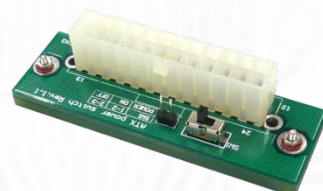

PCIe passive adapter Ver1.4

PE4L-EC2C
PE4L-PM3N
PE4L-HP1A

PE4L

The PE4L is designed for Notebook PCs that converts PCI Express 1X Card to ExCard or mPCIe or PCIe connector. This adapter allows you to use your existing PCI-E 1X Card in the notebook PC for test.

Option: EC2C

Option: PM3N

Option: HP1A

Function:

- **PE4L-EC2C** allows user to test PCI Express Add-in-Card on the ExpressCard slot
- **PE4L-PM3N** allows user to test PCI Express Add-in-Card on the PCI Express mini card slot.
- **PE4L-HP1A** allows engineer to extend PCIe 1x add-on card to test.

PCIEMM-030 (Custom PCIe Male to Male 30cm) x1
Option: **PCIEMM-100** (Custom PCIe Male to Male 100cm) x1

External 5V/12V power supply cable x1

Option: **SWEX** (ATX Power Supply Power-On Switch ver1.1) x1

Option Contents:

■ **EC2C** (Express card to the converted port adaptor) x1

■ **PM3N** (mini PCIe card to the converted port adaptor) x1
■ Screw x2

■ **HP1A**(PCIe 1X passive dapter) x1
■ Y02-WH-015 (Dupont 5PIN to dupont 5PIN USB cable) x1
■ Low profile PCI express bracket x1