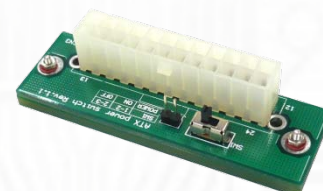

### Package Contents:

**PE4L**  
(PCIe passive adapter Ver1.4) x1

**PCIEMM-030** (Custom PCIe Male to Male 30cm) x1  
Option: **PCIEMM-100** (Custom PCIe Male to Male 100cm) x1

External 5V/12V power supply cable x1

Option: **SWEX** (ATX Power Supply Power-On Switch ver1.1) x1

### Option Contents:

- **EC2C** (Express card to the converted port adaptor) x1

- **PM3N** (mini PCIe card to the converted port adaptor) x1
- Screw x2

- **HP1A**(PCIe 1X passive dapter) x1
- Y02-WH-015 (Dupont 5PIN to dupont 5PIN USB cable) x1
- Low profile PCI express bracket x1