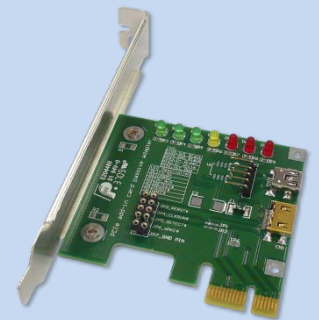

PCIe passive adapter Ver1.4

PE4L-EC2C
PE4L-PM3N
PE4L-HP1A

PE4L

The PE4L is designed for Notebook PCs that converts PCI Express 1X Card to ExCard or mPCIe or PCIe connector. This adapter allows you to use your existing PCI-E 1X Card in the notebook PC for test.

Option: EC2C

Option: PM3N

Option: HP1A

Function:

- **PE4L-EC2C** allows user to test PCI Express Add-in-Card on the ExpressCard slot
- **PE4L-PM3N** allows user to test PCI Express Add-in-Card on the PCI Express mini card slot.
- **PE4L-HP1A** allows engineer to extend PCIe 1x add-on card to test.

Notice:

1. PE4L is PCIe 1x bandwidth limit passive adapter in compliance with Expresscard and mPCIe specification.
2. PE4L design for engineering test. NOT for home or office use.
3. Basically, PCIe add-on card designed for desktop. We can't guarantee its compatibility with your laptop. Depends on OS version, notebook's BIOS, device driver,
4. Almost PCIe 16x video card can't get enough memory resource are allocated. Can't work in your laptop.