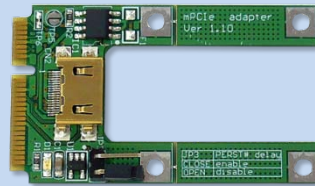

# PCIe passive adapter Ver1.4

PE4L-EC2C  
PE4L-PM3N  
PE4L-HP1A

PE4L

The PE4L is designed for Notebook PCs that converts PCI Express 1X Card to ExCard or mPCIe or PCIe connector. This adapter allows you to use your existing PCI-E 1X Card in the notebook PC for test.

Option: EC2C

Option: PM3N

Option: HP1A

## Function:

- **PE4L-EC2C** allows user to test PCI Express Add-in-Card on the ExpressCard slot
- **PE4L-PM3N** allows user to test PCI Express Add-in-Card on the PCI Express mini card slot.
- **PE4L-HP1A** allows engineer to extend PCIe 1x add-on card to test.