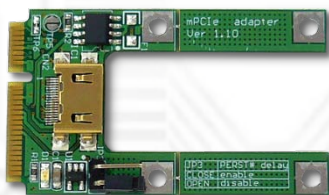

PCIe passive adapter Ver1.4

PE4L-EC2C
PE4L-PM3N
PE4L-HP1A

PE4L

The PE4L is designed for Notebook PCs that converts PCI Express 1X Card to ExCard or mPCIe or PCIe connector. This adapter allows you to use your existing PCI-E 1X Card in the notebook PC for test.

PCIEMM-030 (Custom PCIe Male to Male 30cm) x1
Option: **PCIEMM-100** (Custom PCIe Male to Male 100cm) x1

External 5V/12V power supply cable x1

Option: **SWEX** (ATX Power Supply Power-On Switch ver1.1) x1

Option Contents:

■ **EC2C** (Express card to the converted port adaptor) x1

■ **PM3N** (mini PCIe card to the converted port adaptor) x1
■ Screw x2

■ **HP1A**(PCIe 1X passive dapter) x1
■ Y02-WH-015 (Dupont 5PIN to dupont 5PIN USB cable) x1
■ Low profile PCI express bracket x1