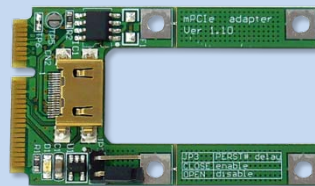

PCIe passive adapter Ver1.4

PE4L-EC2C
PE4L-PM3N
PE4L-HP1A

PE4L

The PE4L is designed for Notebook PCs that converts PCI Express 1X Card to ExCard or mPCIe or PCIe connector. This adapter allows you to use your existing PCI-E 1X Card in the notebook PC for test.

Option: EC2C

Option: PM3N

Option: HP1A

Function:

- **PE4L-EC2C** allows user to test PCI Express Add-in-Card on the ExpressCard slot
- **PE4L-PM3N** allows user to test PCI Express Add-in-Card on the PCI Express mini card slot.
- **PE4L-HP1A** allows engineer to extend PCIe 1x add-on card to test.

Notice:

1. PE4L is PCIe 1x bandwidth limit passive adapter in compliance with Expresscard and mPCIe specification.
2. PE4L design for engineering test. NOT for home or office use.
3. Basically, PCIe add-on card designed for desktop. We can't guarantee its compatibility with your laptop. Depends on OS version, notebook's BIOS, device driver,
4. Almost PCIe 16x video card can't get enough memory resource are allocated. Can't work in your laptop.