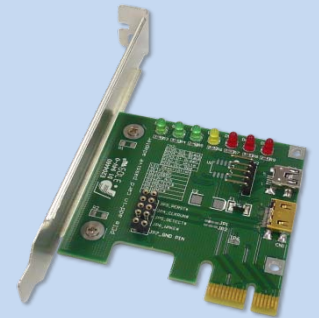

# PCIe passive adapter Ver1.4

PE4L-EC2C  
PE4L-PM3N  
PE4L-HP1A

PE4L

The PE4L is designed for Notebook PCs that converts PCI Express 1X Card to ExCard or mPCIe or PCIe connector. This adapter allows you to use your existing PCI-E 1X Card in the notebook PC for test.

Option: EC2C

Option: PM3N

Option: HP1A

## Function:

- **PE4L-EC2C** allows user to test PCI Express Add-in-Card on the ExpressCard slot
- **PE4L-PM3N** allows user to test PCI Express Add-in-Card on the PCI Express mini card slot.
- **PE4L-HP1A** allows engineer to extend PCIe 1x add-on card to test.

## Notice:

1. PE4L is PCIe 1x bandwidth limit passive adapter in compliance with Expresscard and mPCIe specification.
2. PE4L design for engineering test. NOT for home or office use.
3. Basically, PCIe add-on card designed for desktop. We can't guarantee its compatibility with your laptop. Depends on OS version, notebook's BIOS, device driver,
4. Almost PCIe 16x video card can't get enough memory resource are allocated. Can't work in your laptop.