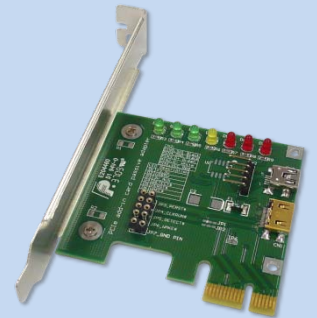

PCIe Adapter Ver1.5

PE4L-EC2C
PE4L-PM3N
PE4L-HP1A

PE4L

The PE4L is designed for Notebook PCs that converts PCI Express 1X Card to ExCard or mPCIe or PCIe connector. This adapter allows you to use your existing PCI-E 1X Card in the notebook PC for test.

Option: EC2C

Option: PM3N

Option: HP1A

Function:

- **PE4L-EC2C** allows user to test PCI Express Add-in-Card on the ExpressCard slot
- **PE4L-PM3N** allows user to test PCI Express Add-in-Card on the PCI Express mini card slot.
- **PE4L-HP1A** allows engineer to extend PCIe 1x add-on card to test.

Notice:

1. PE4L is PCIe 1x bandwidth limit passive adapter in compliance with Expresscard and mPCIe specification.
2. PE4L design for engineering test. NOT for home or office use.
3. Basically, PCIe add-on card designed for desktop. We can't guarantee its compatibility with your laptop. Depends on OS version, notebook's BIOS, device driver,
4. Almost PCIe 16x video card can't get enough memory resource are allocated. Can't work in your laptop.