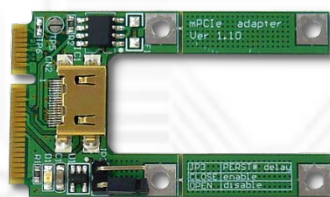

PCIe Adapter Ver1.5

PE4L-EC2C
PE4L-PM3N
PE4L-HP1A

PE4L

The PE4L is designed for Notebook PCs that converts PCI Express 1X Card to ExCard or mPCIe or PCIe connector. This adapter allows you to use your existing PCI-E 1X Card in the notebook PC for test.

PCIEMM-030 (Custom PCIe Male to Male 30cm) x1
Option: **PCIEMM-100** (Custom PCIe Male to Male 100cm) x1

External 5V/12V power supply cable x1

Option: **SWEX** (ATX Power Supply Power-On Switch ver1.1) x1

Option Contents:

■ **EC2C** (Express card to the converted port adaptor) x1

■ **PM3N** (mini PCIe card to the converted port adaptor) x1
■ Screw x2

■ **HP1A**(PCIe 1X passive dapter) x1
■ **Y02-WH-015** (Dupont 5PIN to dupont 5PIN USB cable) x1
■ Low profile PCI express bracket x1