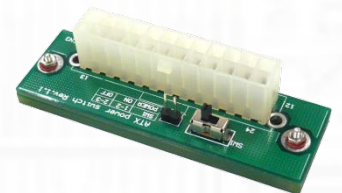

PCIe Adapter Ver1.5

PE4L-EC2C
PE4L-PM3N
PE4L-HP1A

PE4L

The PE4L is designed for Notebook PCs that converts PCI Express 1X Card to ExCard or mPCIe or PCIe connector. This adapter allows you to use your existing PCI-E 1X Card in the notebook PC for test.

Option: EC2C

Option: PM3N

Option: HP1A

Function:

- **PE4L-EC2C** allows user to test PCI Express Add-in-Card on the ExpressCard slot
- **PE4L-PM3N** allows user to test PCI Express Add-in-Card on the PCI Express mini card slot.
- **PE4L-HP1A** allows engineer to extend PCIe 1x add-on card to test.

PCIEMM-030 (Custom PCIe Male to Male 30cm) x1
Option: **PCIEMM-100** (Custom PCIe Male to Male 100cm) x1

External 5V/12V power supply cable x1

Option: **SWEX** (ATX Power Supply Power-On Switch ver1.1) x1

Option Contents:

■ **EC2C** (Express card to the converted port adaptor) x1

■ **PM3N** (mini PCIe card to the converted port adaptor) x1
■ Screw x2

■ **HP1A**(PCIe 1X passive dapter) x1
■ **Y02-WH-015** (Dupont 5PIN to dupont 5PIN USB cable) x1
■ Low profile PCI express bracket x1