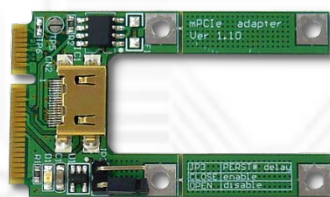

PCIe Adapter Ver1.5

PE4L-EC2C
PE4L-PM3N
PE4L-HP1A

PE4L

The PE4L is designed for Notebook PCs that converts PCI Express 1X Card to ExCard or mPCIe or PCIe connector. This adapter allows you to use your existing PCI-E 1X Card in the notebook PC for test.

PCIEMM-030 (Custom PCIe Male to Male 30cm) x1
Option: **PCIEMM-100** (Custom PCIe Male to Male 100cm) x1

External 5V/12V power supply cable x1

Option: **SWEX** (ATX Power Supply Power-On Switch ver1.1) x1

Option Contents:

- **EC2C** (Express card to the converted port adaptor) x1

- **PM3N** (mini PCIe card to the converted port adaptor) x1
- Screw x2

- **HP1A**(PCIe 1X passive dapter) x1
- **Y02-WH-015** (Dupont 5PIN to dupont 5PIN USB cable) x1
- Low profile PCI express bracket x1