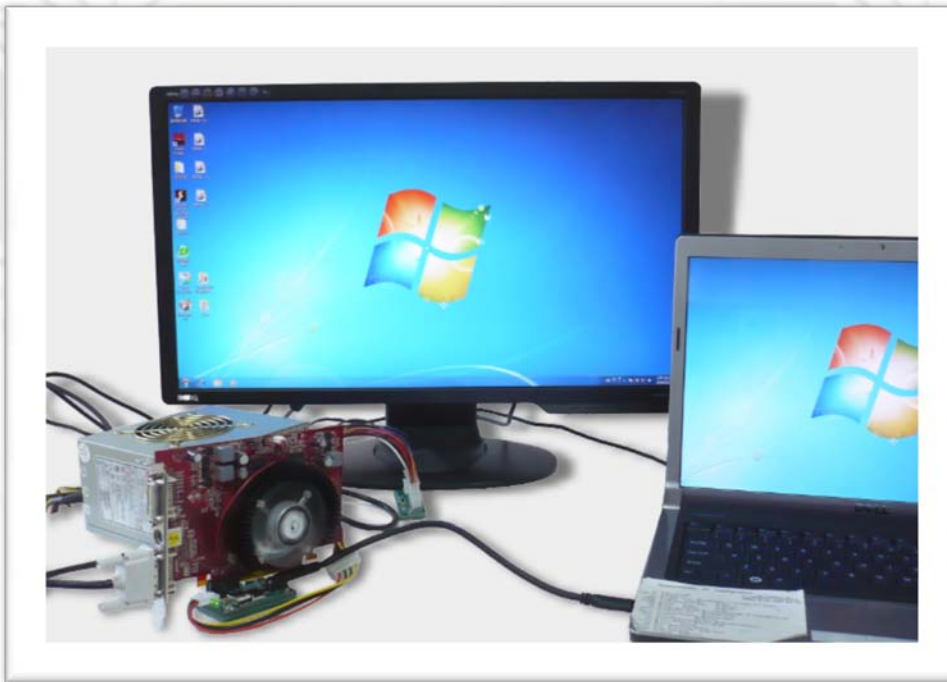

Package Contents: