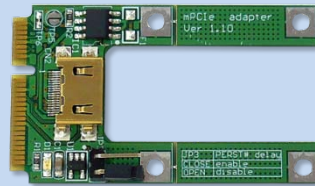

PCIe Adapter Ver1.5

PE4L-EC2C
PE4L-PM3N
PE4L-HP1A

PE4L

The PE4L is designed for Notebook PCs that converts PCI Express 1X Card to ExCard or mPCIe or PCIe connector. This adapter allows you to use your existing PCI-E 1X Card in the notebook PC for test.

Option: EC2C

Option: PM3N

Option: HP1A

Function:

- **PE4L-EC2C** allows user to test PCI Express Add-in-Card on the ExpressCard slot
- **PE4L-PM3N** allows user to test PCI Express Add-in-Card on the PCI Express mini card slot.
- **PE4L-HP1A** allows engineer to extend PCIe 1x add-on card to test.

Notice:

1. PE4L is PCIe 1x bandwidth limit passive adapter in compliance with Expresscard and mPCIe specification.
2. PE4L design for engineering test. NOT for home or office use.
3. Basically, PCIe add-on card designed for desktop. We can't guarantee its compatibility with your laptop. Depends on OS version, notebook's BIOS, device driver,
4. Almost PCIe 16x video card can't get enough memory resource are allocated. Can't work in your laptop.