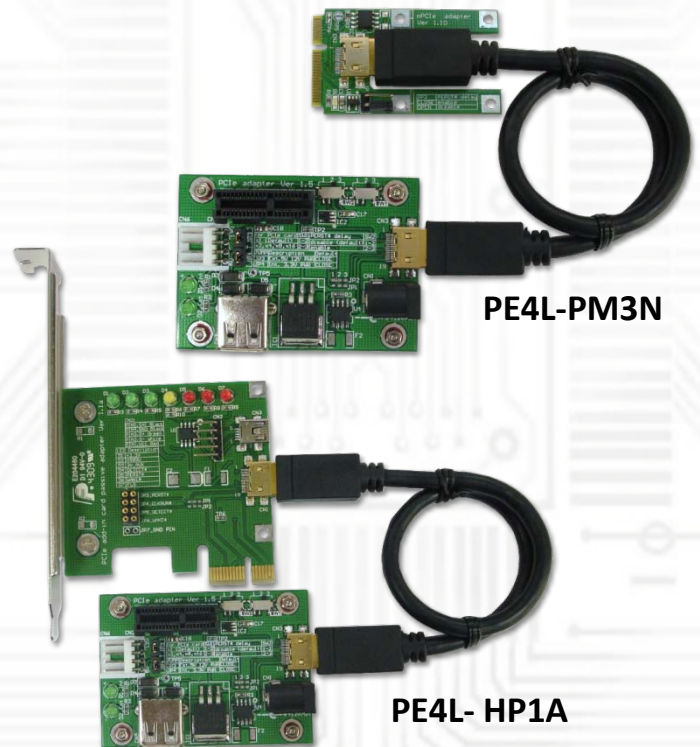

PCIe Adapter Ver1.5

PE4L-EC2C
PE4L-PM3N
PE4L-HP1A

The PE4L is designed for Notebook PCs that converts PCI Express 1X Card to ExCard or mPCIe or PCIe connector. This adapter allows you to use your existing PCI-E 1X Card in the notebook PC for test.

Function:

- **PE4L-EC2C** allows user to test PCI Express Add-in-Card on the ExpressCard slot
- **PE4L-PM3N** allows user to test PCI Express Add-in-Card on the PCI Express mini card slot.
- **PE4L-HP1A** allows engineer to extend PCIe 1x add-on card to test.

Notice:

1. PE4L is PCIe 1x bandwidth limit passive adapter in compliance with Expresscard and mPCIe specification.
2. PE4L design for engineering test. NOT for home or office use.
3. Basically, PCIe add-on card designed for desktop. We can't guarantee its compatibility with your laptop. Depends on OS version, notebook's BIOS, device driver,
4. Almost PCIe 16x video card can't get enough memory resource are allocated. Can't work in your laptop.

PE4L- HP1A

System Requirements:

- Windows 2000, XP, Vista, Windows 7, Server 2008
- Linux

As a New manufacturer of quality computer connectivity products since 2009/Mar, BPLUS technology brings to market a broad range of upgrade products. These products bridge the connection between Desktop/Notebook systems and external peripherals.

Address: 5F, NO.63, ZHOU-TZYY
ST., NEI-HU, TAIPEI, TAIWAN, R.O.C
Tel: 886-2-77210550 Fax: 886-2-87974200
Email: sales@bplus.com.tw
<http://www.bplus.com.tw>