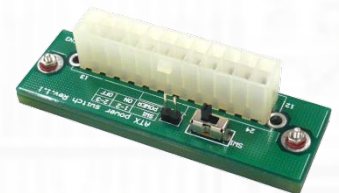

PCIe Adapter Ver1.5

PE4L-EC2C
PE4L-PM3N
PE4L-HP1A

PE4L

The PE4L is designed for Notebook PCs that converts PCI Express 1X Card to ExCard or mPCIe or PCIe connector. This adapter allows you to use your existing PCI-E 1X Card in the notebook PC for test.

Option: EC2C

Option: PM3N

Option: HP1A

Function:

- **PE4L-EC2C** allows user to test PCI Express Add-in-Card on the ExpressCard slot
- **PE4L-PM3N** allows user to test PCI Express Add-in-Card on the PCI Express mini card slot.
- **PE4L-HP1A** allows engineer to extend PCIe 1x add-on card to test.

PCIEMM-030 (Custom PCIe Male to Male 30cm) x1
Option: **PCIEMM-100** (Custom PCIe Male to Male 100cm) x1

External 5V/12V power supply cable x1

Option: **SWEX** (ATX Power Supply Power-On Switch ver1.1) x1

Option Contents:

- **EC2C** (Express card to the converted port adaptor) x1

- **PM3N** (mini PCIe card to the converted port adaptor) x1
- Screw x2

- **HP1A**(PCIe 1X passive dapter) x1
- **Y02-WH-015** (Dupont 5PIN to dupont 5PIN USB cable) x1
- Low profile PCI express bracket x1