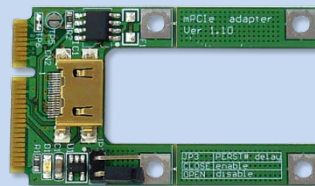

PCIe Adapter Ver1.5

PE4L-EC2C
PE4L-PM3N
PE4L-HP1A

PE4L

The PE4L is designed for Notebook PCs that converts PCI Express 1X Card to ExCard or mPCIe or PCIe connector. This adapter allows you to use your existing PCI-E 1X Card in the notebook PC for test.

Option: EC2C

Option: PM3N

Option: HP1A

Function:

- **PE4L-EC2C** allows user to test PCI Express Add-in-Card on the ExpressCard slot
- **PE4L-PM3N** allows user to test PCI Express Add-in-Card on the PCI Express mini card slot.
- **PE4L-HP1A** allows engineer to extend PCIe 1x add-on card to test.

Notice:

1. PE4L is PCIe 1x bandwidth limit passive adapter in compliance with Expresscard and mPCIe specification.
2. PE4L design for engineering test. NOT for home or office use.
3. Basically, PCIe add-on card designed for desktop. We can't guarantee its compatibility with your laptop. Depends on OS version, notebook's BIOS, device driver,
4. Almost PCIe 16x video card can't get enough memory resource are allocated. Can't work in your laptop.