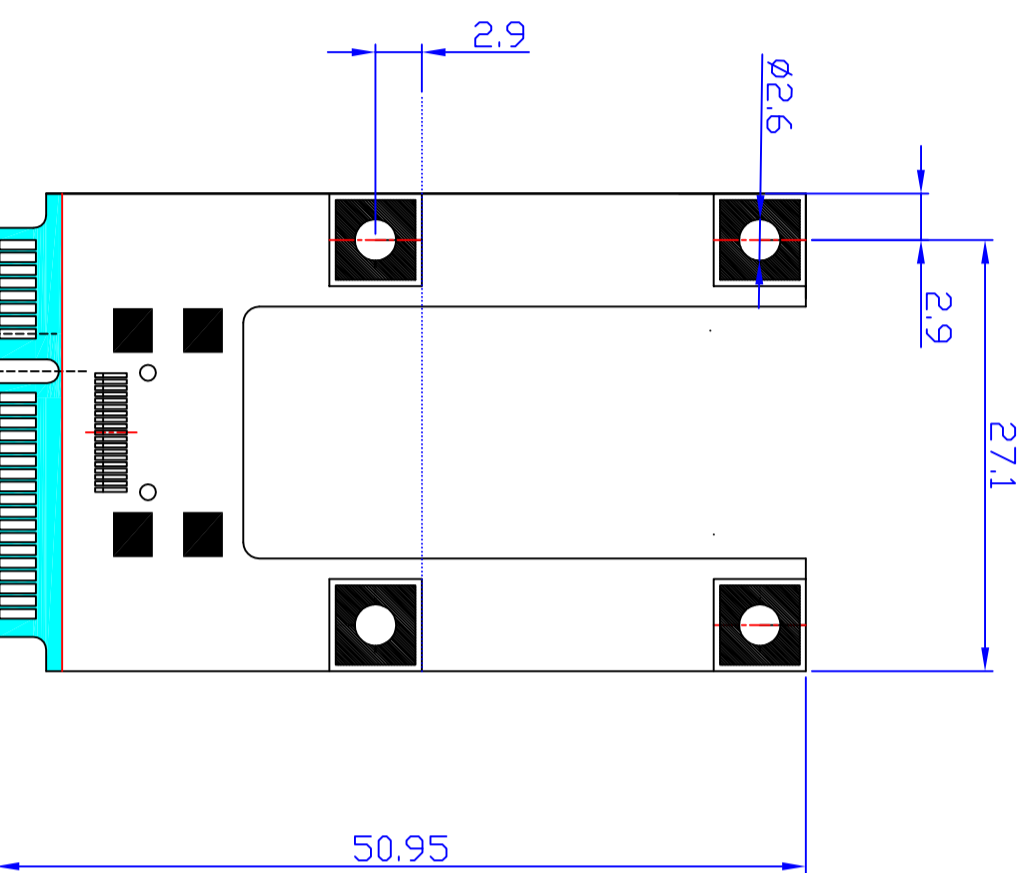

Mini PCI-E Card

Mini PCI-E Card

APPROVED:	- TOLERANCES -		UNIT:	TITLE :		SHEET
ENGINEER:	General	Angles	mm	mPCIe passive Adapter		1/1
CHECKED:	30~ ±0.25	0° ±3°	SCALE:	DRAWING NUMBER:	Date	SIZE
DRAWN:	10~30 ±0.20	0.0° ±2°	1:1	PM3N_Dimension	2009/Sep/14th	A4
Gerry Chen	5~10 ±0.15					REV.
	0~5 ±0.10					A/0