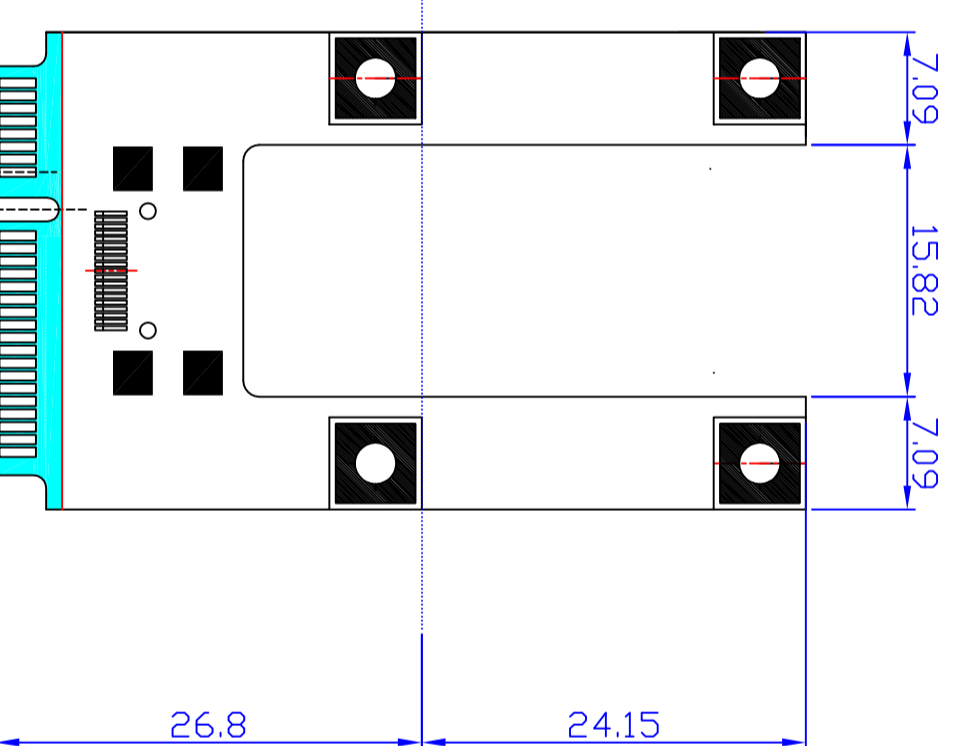

Mini PCI-E Card

Mini PCI-E Card

APPROVED:	- TOLERANCES -		UNIT:	TITLE :		SHEET
ENGINEER:	General	Angles	mm	mPCIe passive Adapter		1/1
CHECKED:	30~ ±0.25	0° ±3°	SCALE:	DRAWING NUMBER:	Date	SIZE
DRAWN:	10~30 ±0.20	0.0° ±2°	1:1	PM3N_Dimension	2009/Sep/14th	A4
Gerry Chen	5~10 ±0.15					REV.
	0~5 ±0.10					A/0