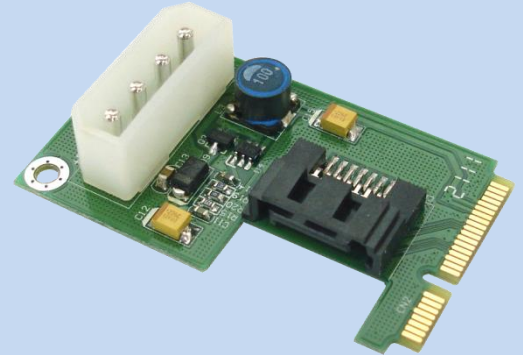

# PMMC ( SATA to mini-SATA adapter )

The SATA to mSATA adapter is a converter tool for mini-SATA interface. This module allows you connect any SATA device to the mini-SATA slot through a SATA cable.

### System Requirements:

- mSATA slot

- Allows user to use standard SATA hard device to SATA-IO mSATA slot in the Desktop or Laptop
- Add 3V to 5V, DC2DC circuit for HDD/SSD device.
- Transparent to the operating system and does not require any software drivers