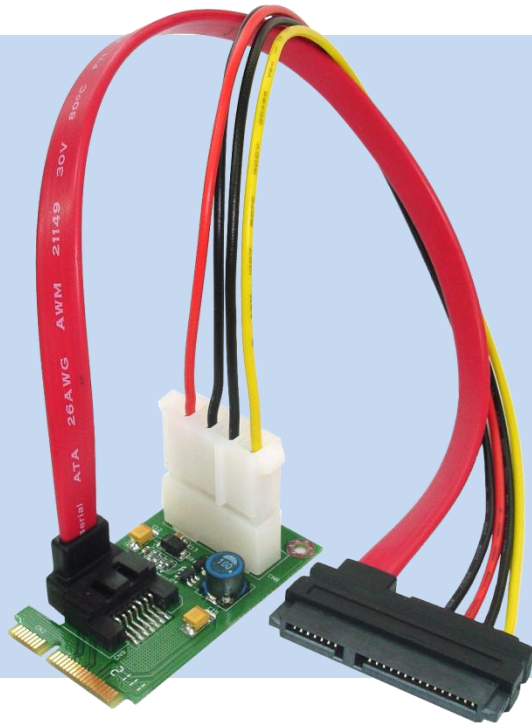

# PMMC ( SATA to mini-SATA adapter )

The SATA to mSATA adapter is a converter tool for mini-SATA interface. This module allows you connect any SATA device to the mini-SATA slot through a SATA cable.

## Function

### System Requirements:

- mSATA slot

- Allows user to use standard SATA hard device to SATA-IO mSATA slot in the Desktop or Laptop
- Add 3V to 5V, DC2DC circuit for HDD/SSD device.
- Transparent to the operating system and does not require any software drivers

## PMMC Package Contents

**PMMC**  
(SATA to full minicard adapter) x1

**PMMC cable**  
(SATA cable ) x1

**Screw x2**

As a New manufacturer of quality computer connectivity products since 2009/Mar, BPLUS technology brings to market a broad range of upgrade products. These products bridge the connection between Desktop/Notebook systems and external peripherals.