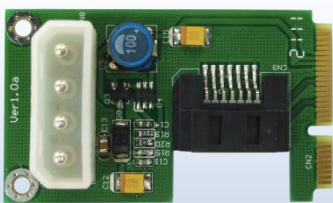

PMMC Package Contents

PMMC
(SATA to full minicard adapter) x1