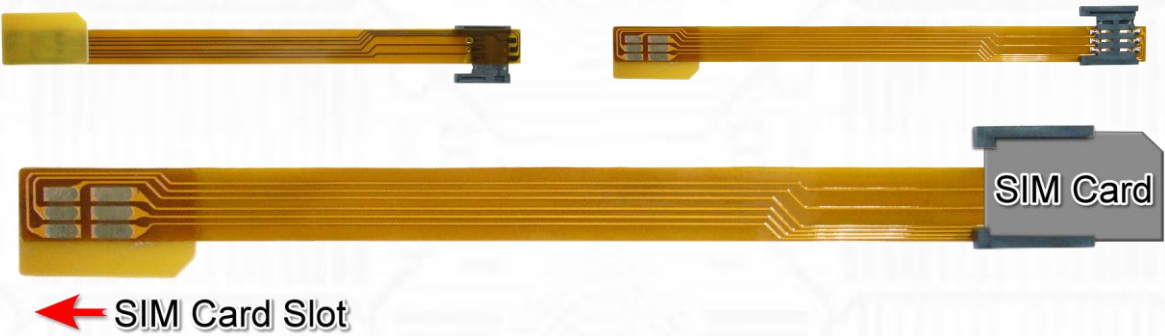

# SIM Card Adapter

**KZ-B09**

**KZ-B10**

**KZ-B11**

As a New manufacturer of quality computer connectivity products since 2009/Mar, BPLUS technology brings to market a broad range of upgrade products. These products bridge the connection between Desktop/Notebook systems and external peripherals.

# KZ-B10

APPROVED:	- TOLERANCES -		UNIT: mm	TITLE : SIM Card Adapter	SHEET 1/1
ENGINEER:	General	Angles	SCALE: 1:1	DRAWING NUMBER: KZ-B09 KZ-B10 KZ-B11	SIZE A4
CHECKED:	30~ ±0.25	0° ±3°			Date 2011/APRIL/12th
DRAWN: Teddy Lia	10~30 ±0.20	0.0° ±2°			REV. A/0
	5~10 ±0.15				
	0~5 ±0.10				