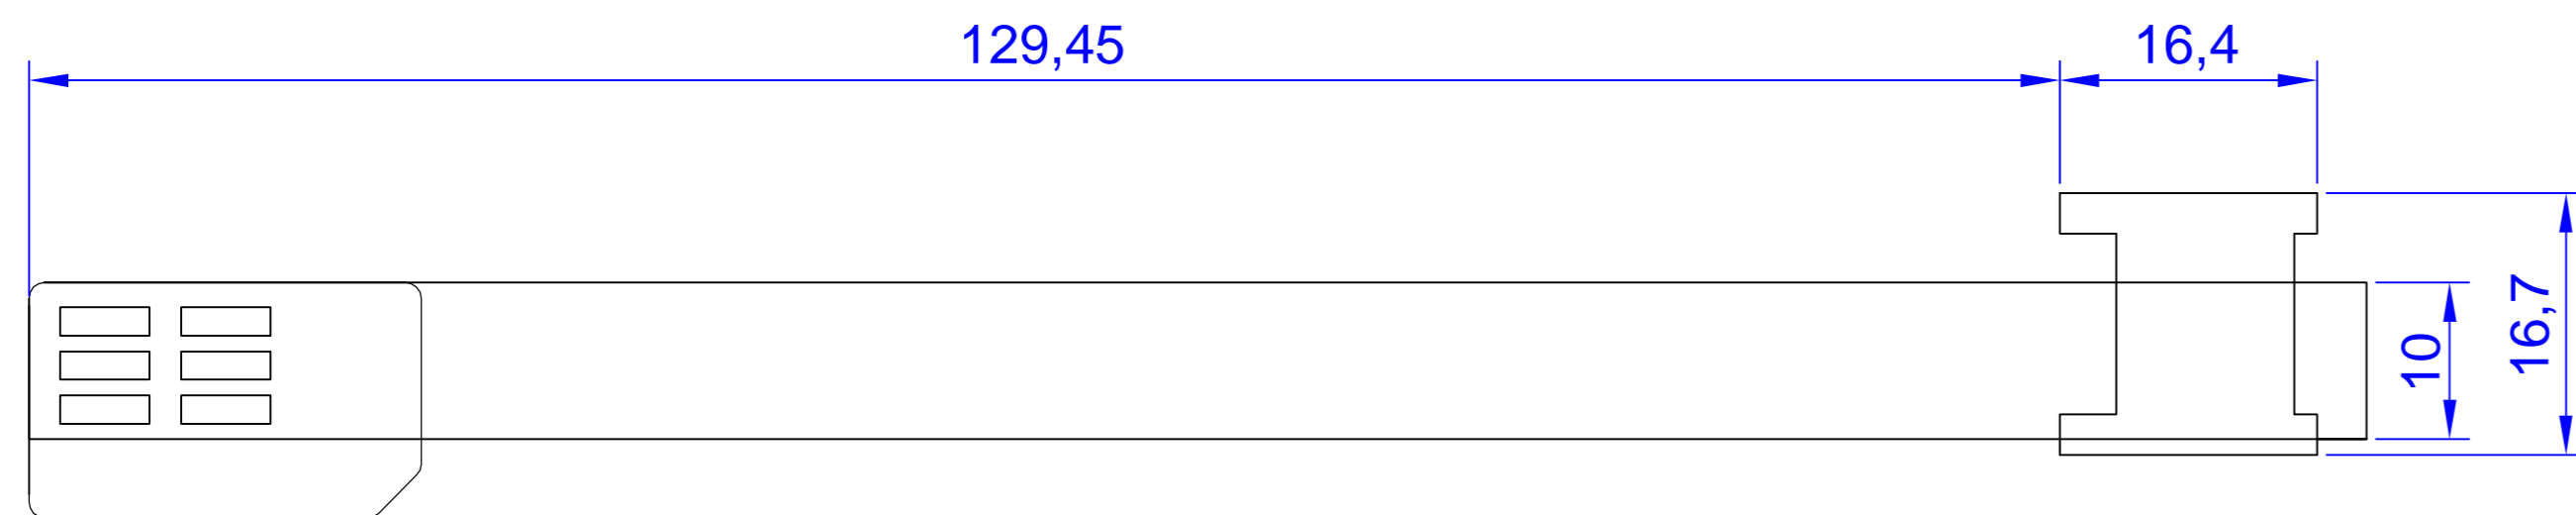

# KZ-B10

APPROVED:	- TOLERANCES -		UNIT: mm	TITLE : SIM Card Adapter	SHEET 1/1
ENGINEER:	General	Angles	SCALE: 1:1	DRAWING NUMBER: KZ-B09 KZ-B10 KZ-B11	SIZE A4
CHECKED:	30~ ±0.25	0° ±3°			Date 2011/APRIL/12th
DRAWN: Teddy Lia	10~30 ±0.20	0.0° ±2°			REV. A/0
	5~10 ±0.15				
	0~5 ±0.10				