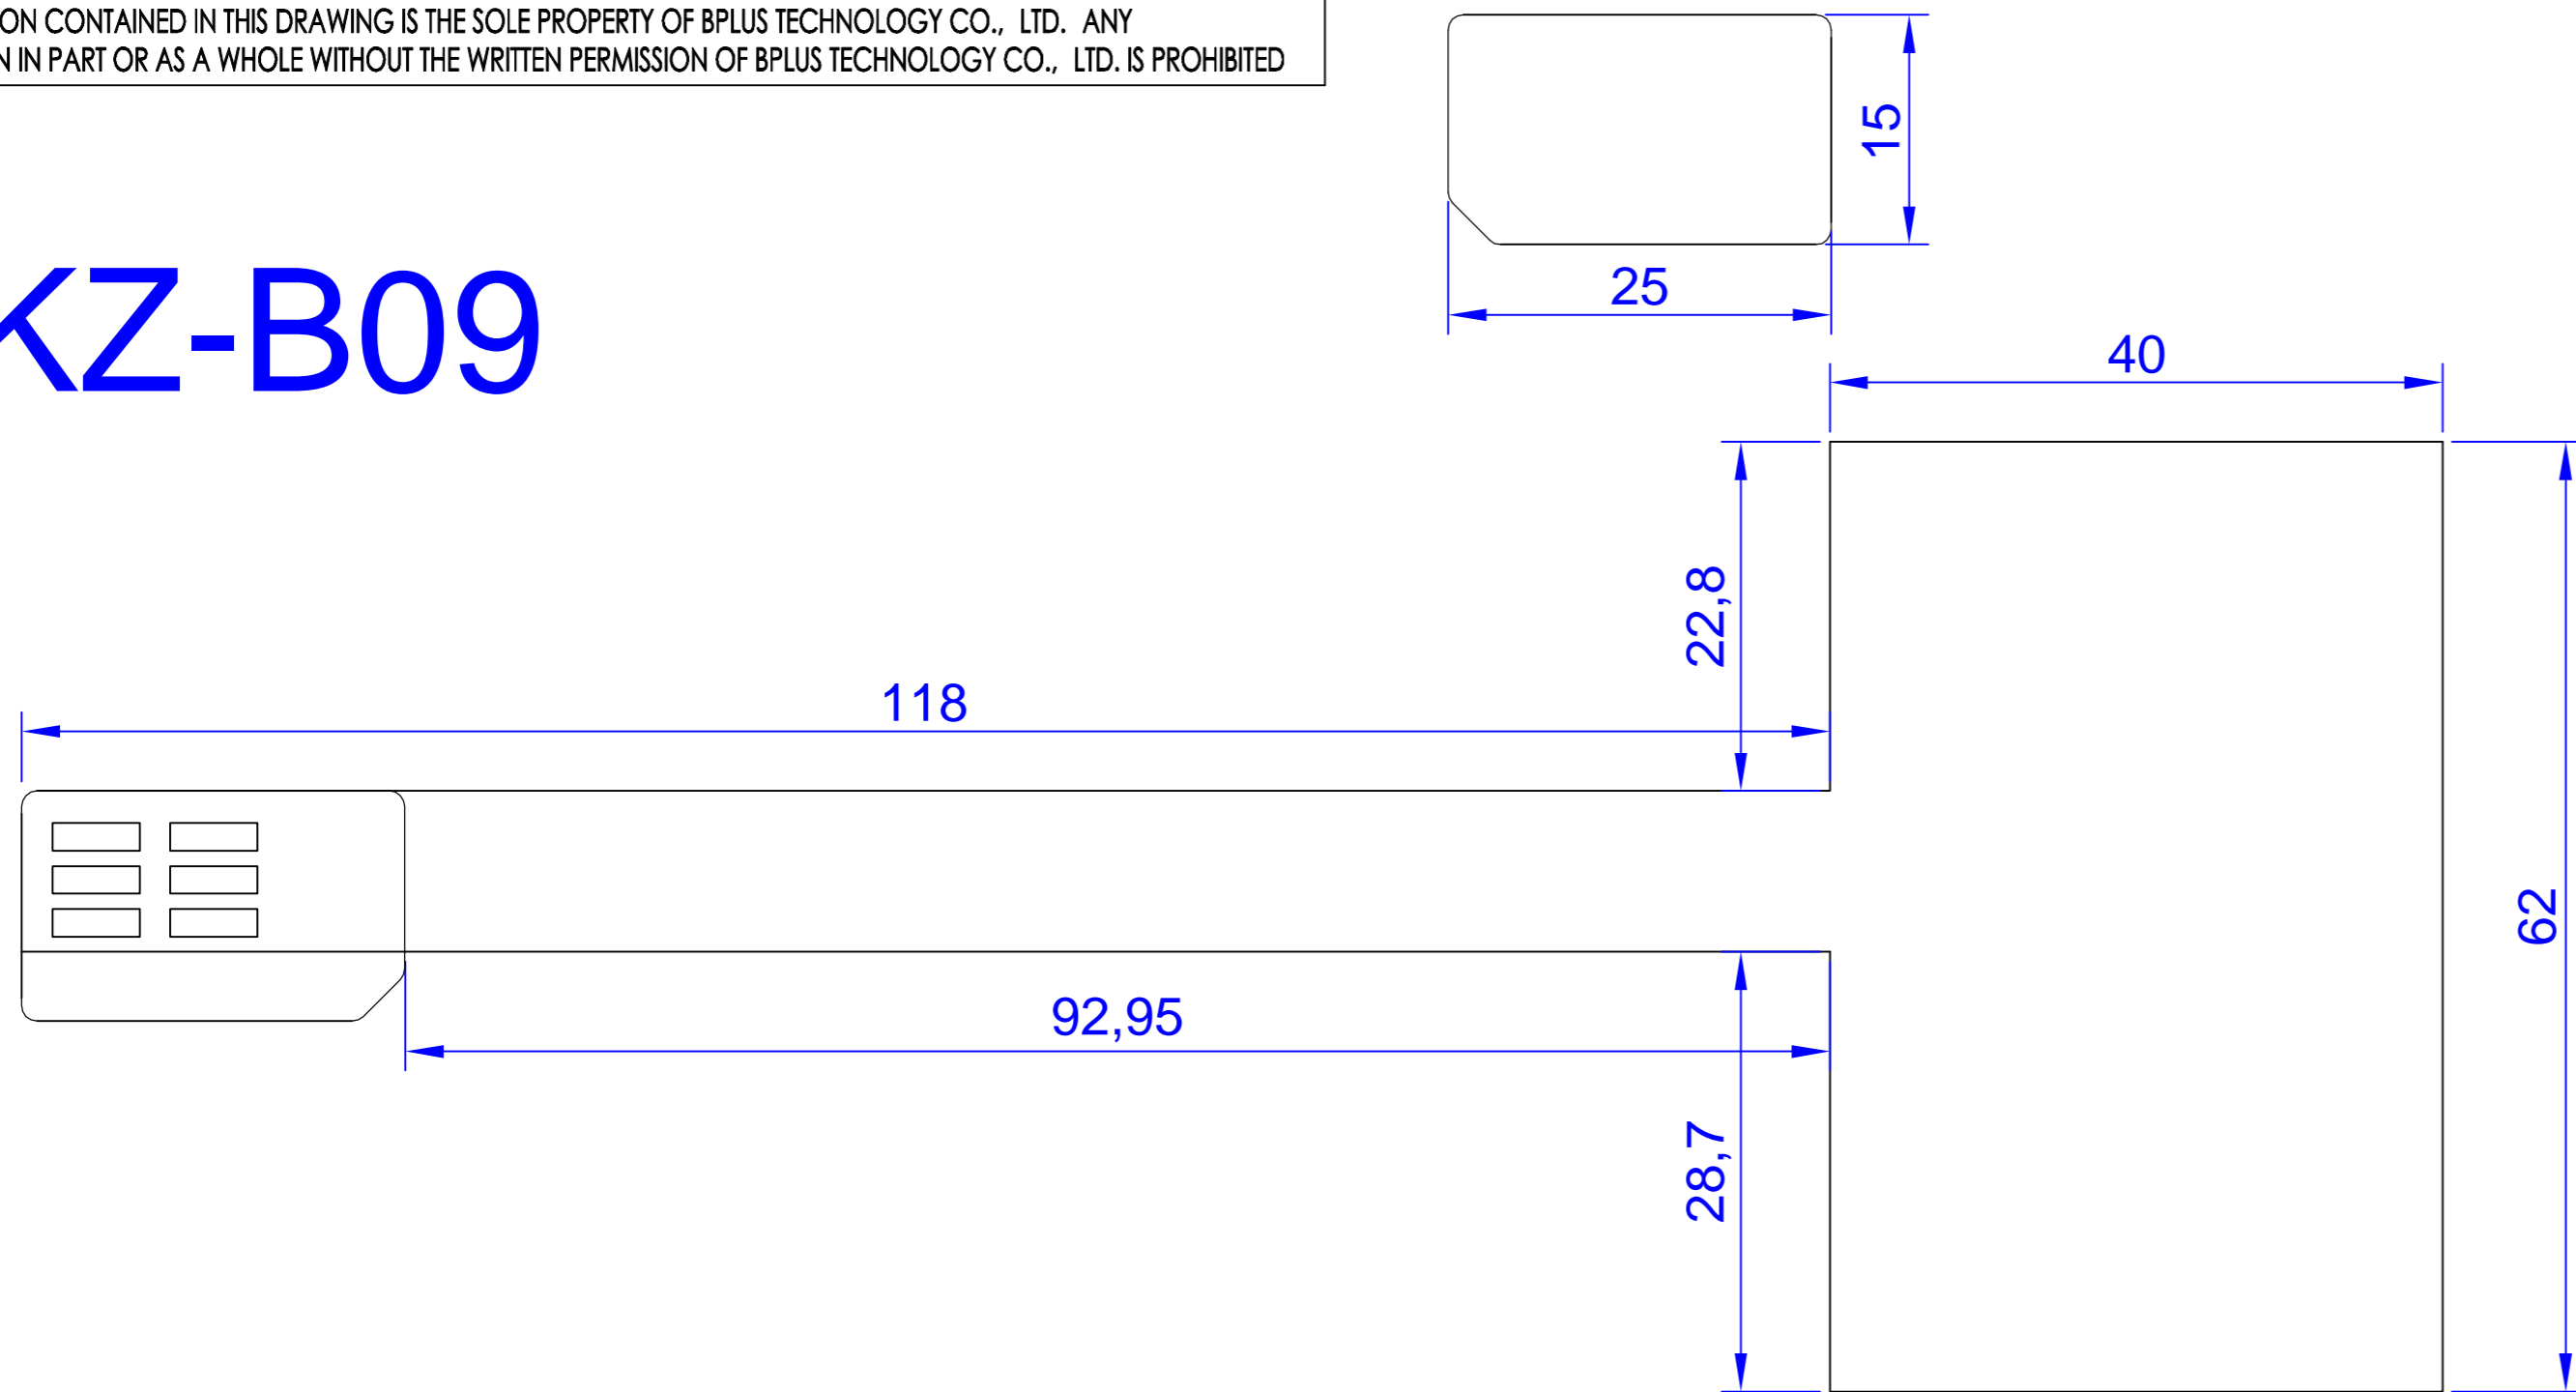

PROPRIETARY AND CONFIDENTIAL
THE INFORMATION CONTAINED IN THIS DRAWING IS THE SOLE PROPERTY OF BPLUS TECHNOLOGY CO., LTD. ANY REPRODUCTION IN PART OR AS A WHOLE WITHOUT THE WRITTEN PERMISSION OF BPLUS TECHNOLOGY CO., LTD. IS PROHIBITED

KZ-B09