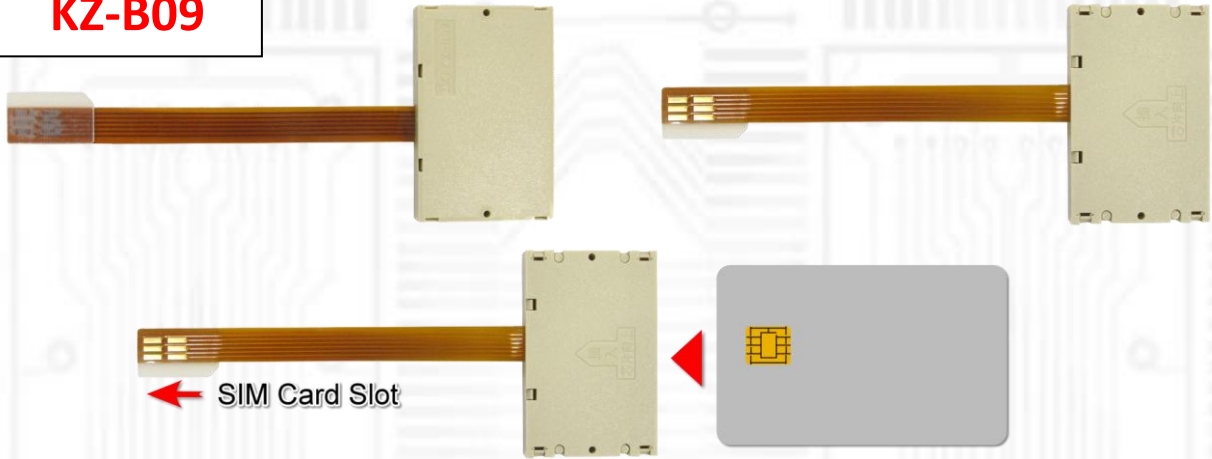

# SIM Card Adapter

**KZ-B09**

**KZ-B10**

**KZ-B11**

As a New manufacturer of quality computer connectivity products since 2009/Mar, BPLUS technology brings to market a broad range of upgrade products. These products bridge the connection between Desktop/Notebook systems and external peripherals.

# KZ-B10

APPROVED:	- TOLERANCES -		UNIT: mm	TITLE : SIM Card Adapter	SHEET 1/1
ENGINEER:	General	Angles	SCALE: 1:1	DRAWING NUMBER: KZ-B09 KZ-B10 KZ-B11	SIZE A4
CHECKED:	30~ ±0.25	0° ±3°			Date 2011/APRIL/12th
DRAWN: Teddy Lia	10~30 ±0.20	0.0° ±2°			REV. A/0
	5~10 ±0.15				
	0~5 ±0.10				