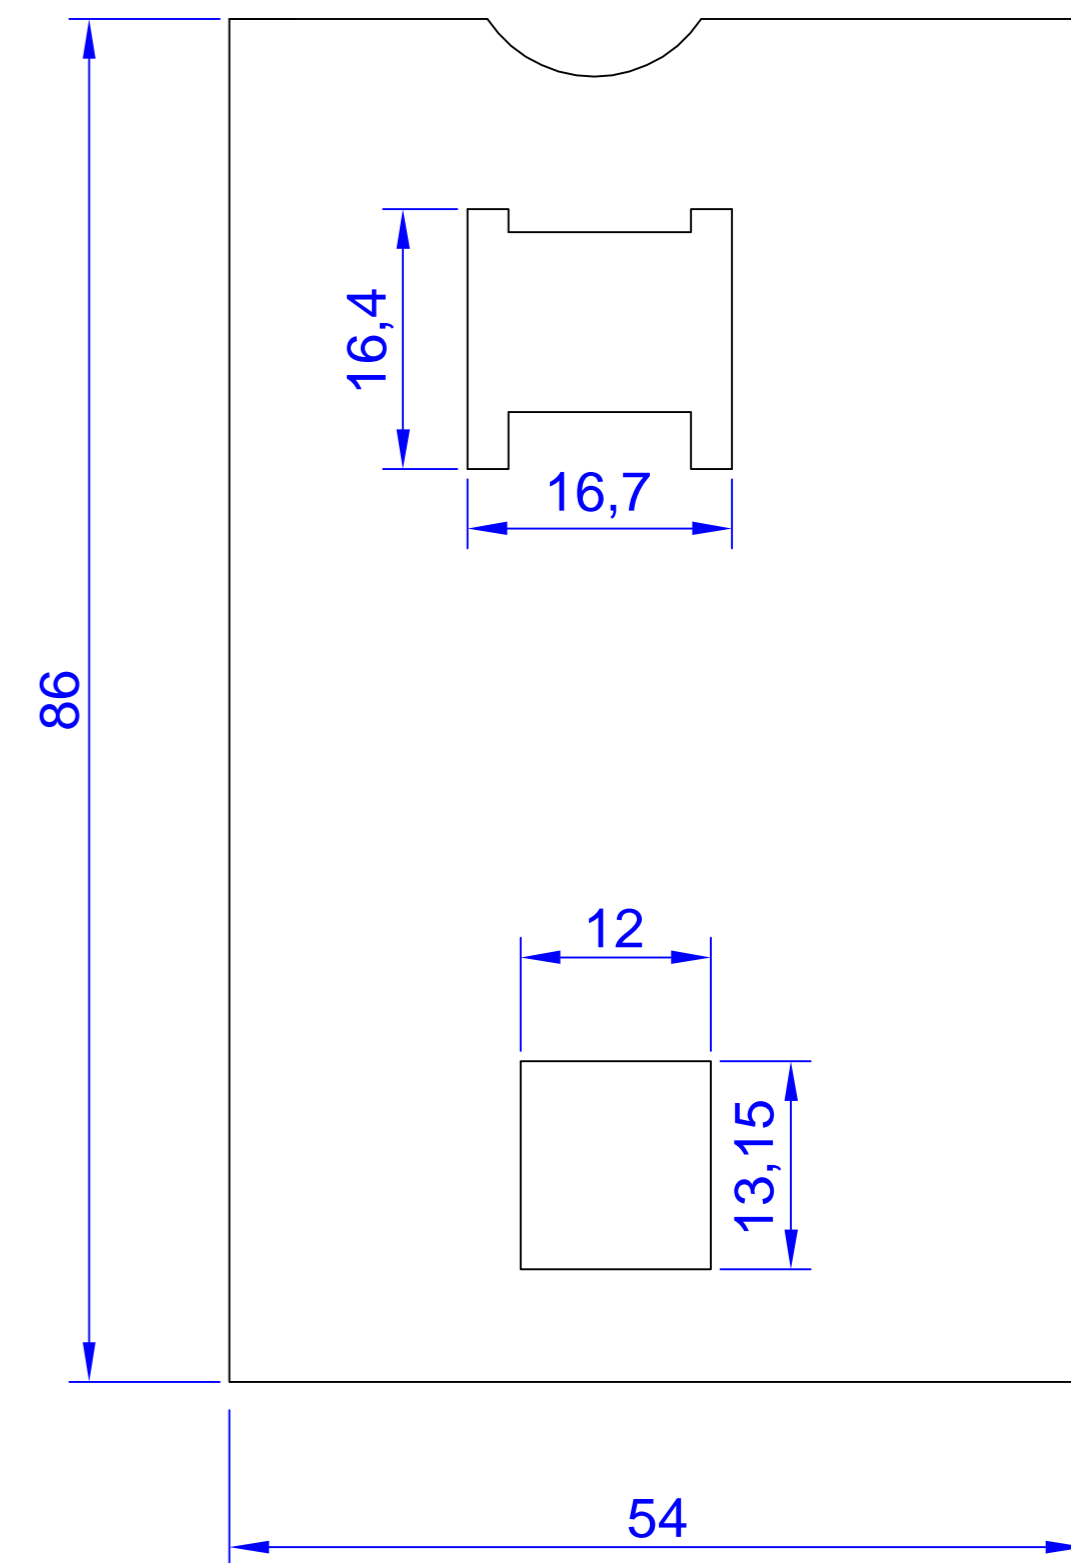

# KZ-B10

APPROVED:	- TOLERANCES -		UNIT: mm	TITLE : SIM Card Adapter	SHEET 1/1
ENGINEER:	General	Angles	SCALE: 1:1	DRAWING NUMBER: KZ-B09 KZ-B10 KZ-B11	SIZE A4
CHECKED:	30~ ±0.25	0° ±3°			Date 2011/APRIL/12th
DRAWN: Teddy Lia	10~30 ±0.20	0.0° ±2°			REV. A/0
	5~10 ±0.15				
	0~5 ±0.10				