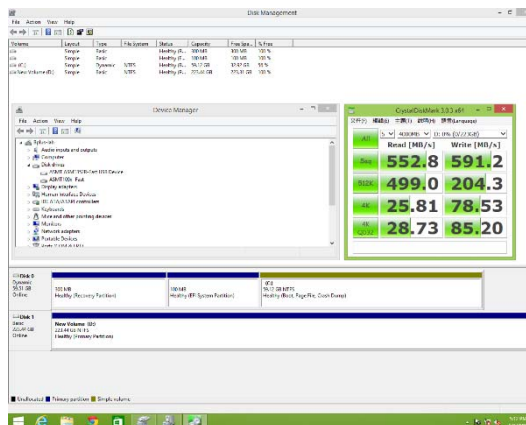

U31MR

Test

Report

System Configurations		Comments
Target Product	U31MR	Asmedia ASM 3152R
Equipments		
PC (Motherboard)	ASRock Z97 Killer	
CPU	DualCore Intel Pentium G3258, 3200 MHz (32 x 100)	
RAM	7882 MB (DDR3-1600 DDR3 SDRAM)	
Graphic Card	Intel Haswell-DT GT1	
SSD	Samsung 840 120G	X2
USB 3.1 controller	ASM 1142	STANDRAD 3.1 CARD
OS	Microsoft Windows 8.1 Professional	
History:		
Date	AUG/07/2015	By Roger

test 1: GUI

Speed test 2: JBOD

Speed test 3: RAID 0

Speed test 4: RAID 1

Speed test 5: SPAN