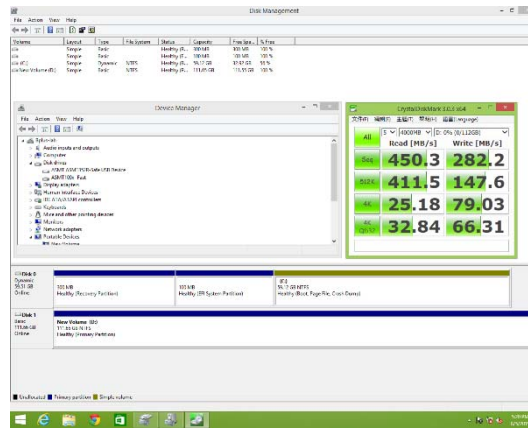

test 1: GUI

Speed test 2: JBOD

Speed test 3: RAID 0

Speed test 4: RAID 1

Speed test 5: SPAN