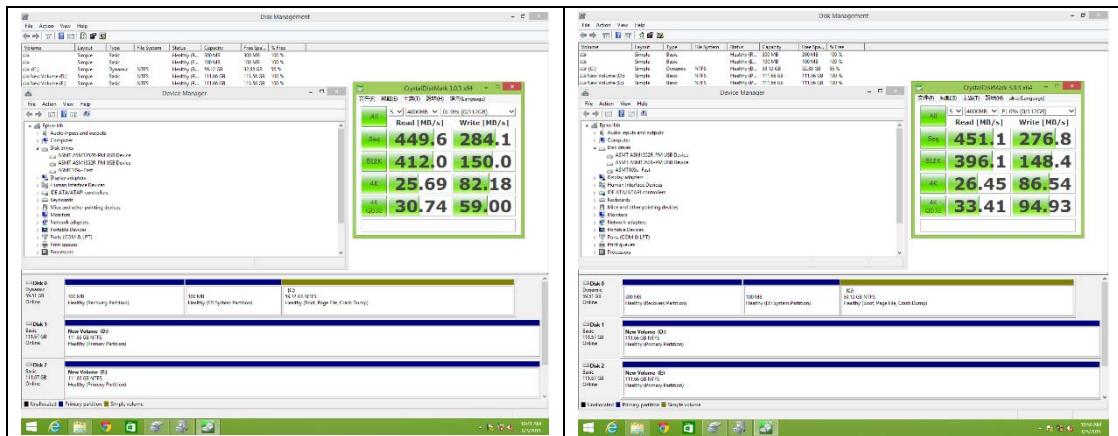

U31MR

Test

Report

System Configurations		Comments
Target Product	U31MR	Asmedia ASM 3152R
Equipments		
PC (Motherboard)	ASRock Z97 Killer	
CPU	DualCore Intel Pentium G3258, 3200 MHz (32 x 100)	
RAM	7882 MB (DDR3-1600 DDR3 SDRAM)	
Graphic Card	Intel Haswell-DT GT1	
SSD	Samsung 840 120G	X2
USB 3.1 controller	ASM 1142	STANDRAD 3.1 CARD
OS	Microsoft Windows 8.1 Professional	
History:		
Date	AUG/07/2015	By Roger

test 1: GUI

Speed test 2: JBOD

Speed test 3: RAID 0

Speed test 4: RAID 1

Speed test 5: SPAN