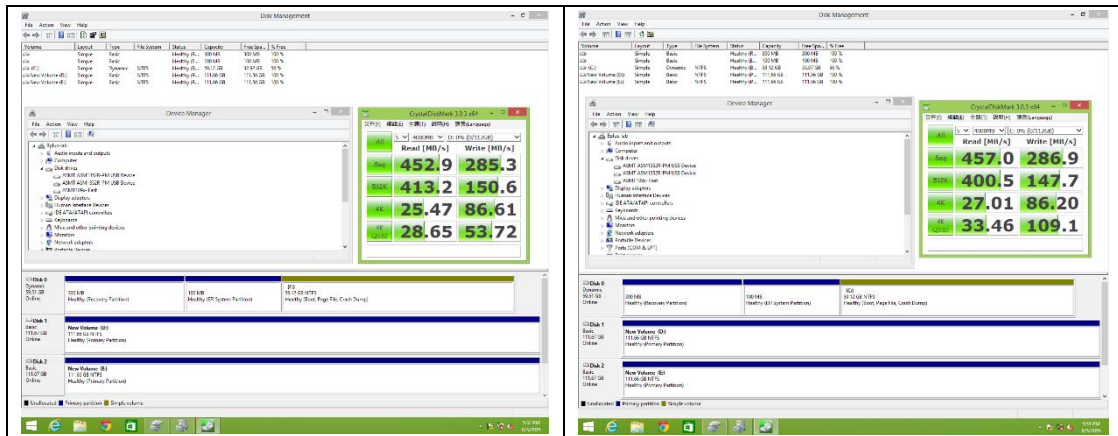

U31MR

Test

Report

System Configurations		Comments
Target Product	U31MR	Asmedia ASM 3152R
Equipments		
PC (Motherboard)	ASRock Z97 Killer	
CPU	DualCore Intel Pentium G3258, 3200 MHz (32 x 100)	
RAM	7882 MB (DDR3-1600 DDR3 SDRAM)	
Graphic Card	Intel Haswell-DT GT1	
SSD	Samsung 840 120G	X2
USB 3.1 controller	ASM 1142	STANDRAD 3.1 CARD
OS	Microsoft Windows 8.1 Professional	
History:		
Date	AUG/07/2015	By Roger

test 1: GUI

Speed test 2: JBOD

Speed test 3: RAID 0

Speed test 4: RAID 1

Speed test 5: SPAN